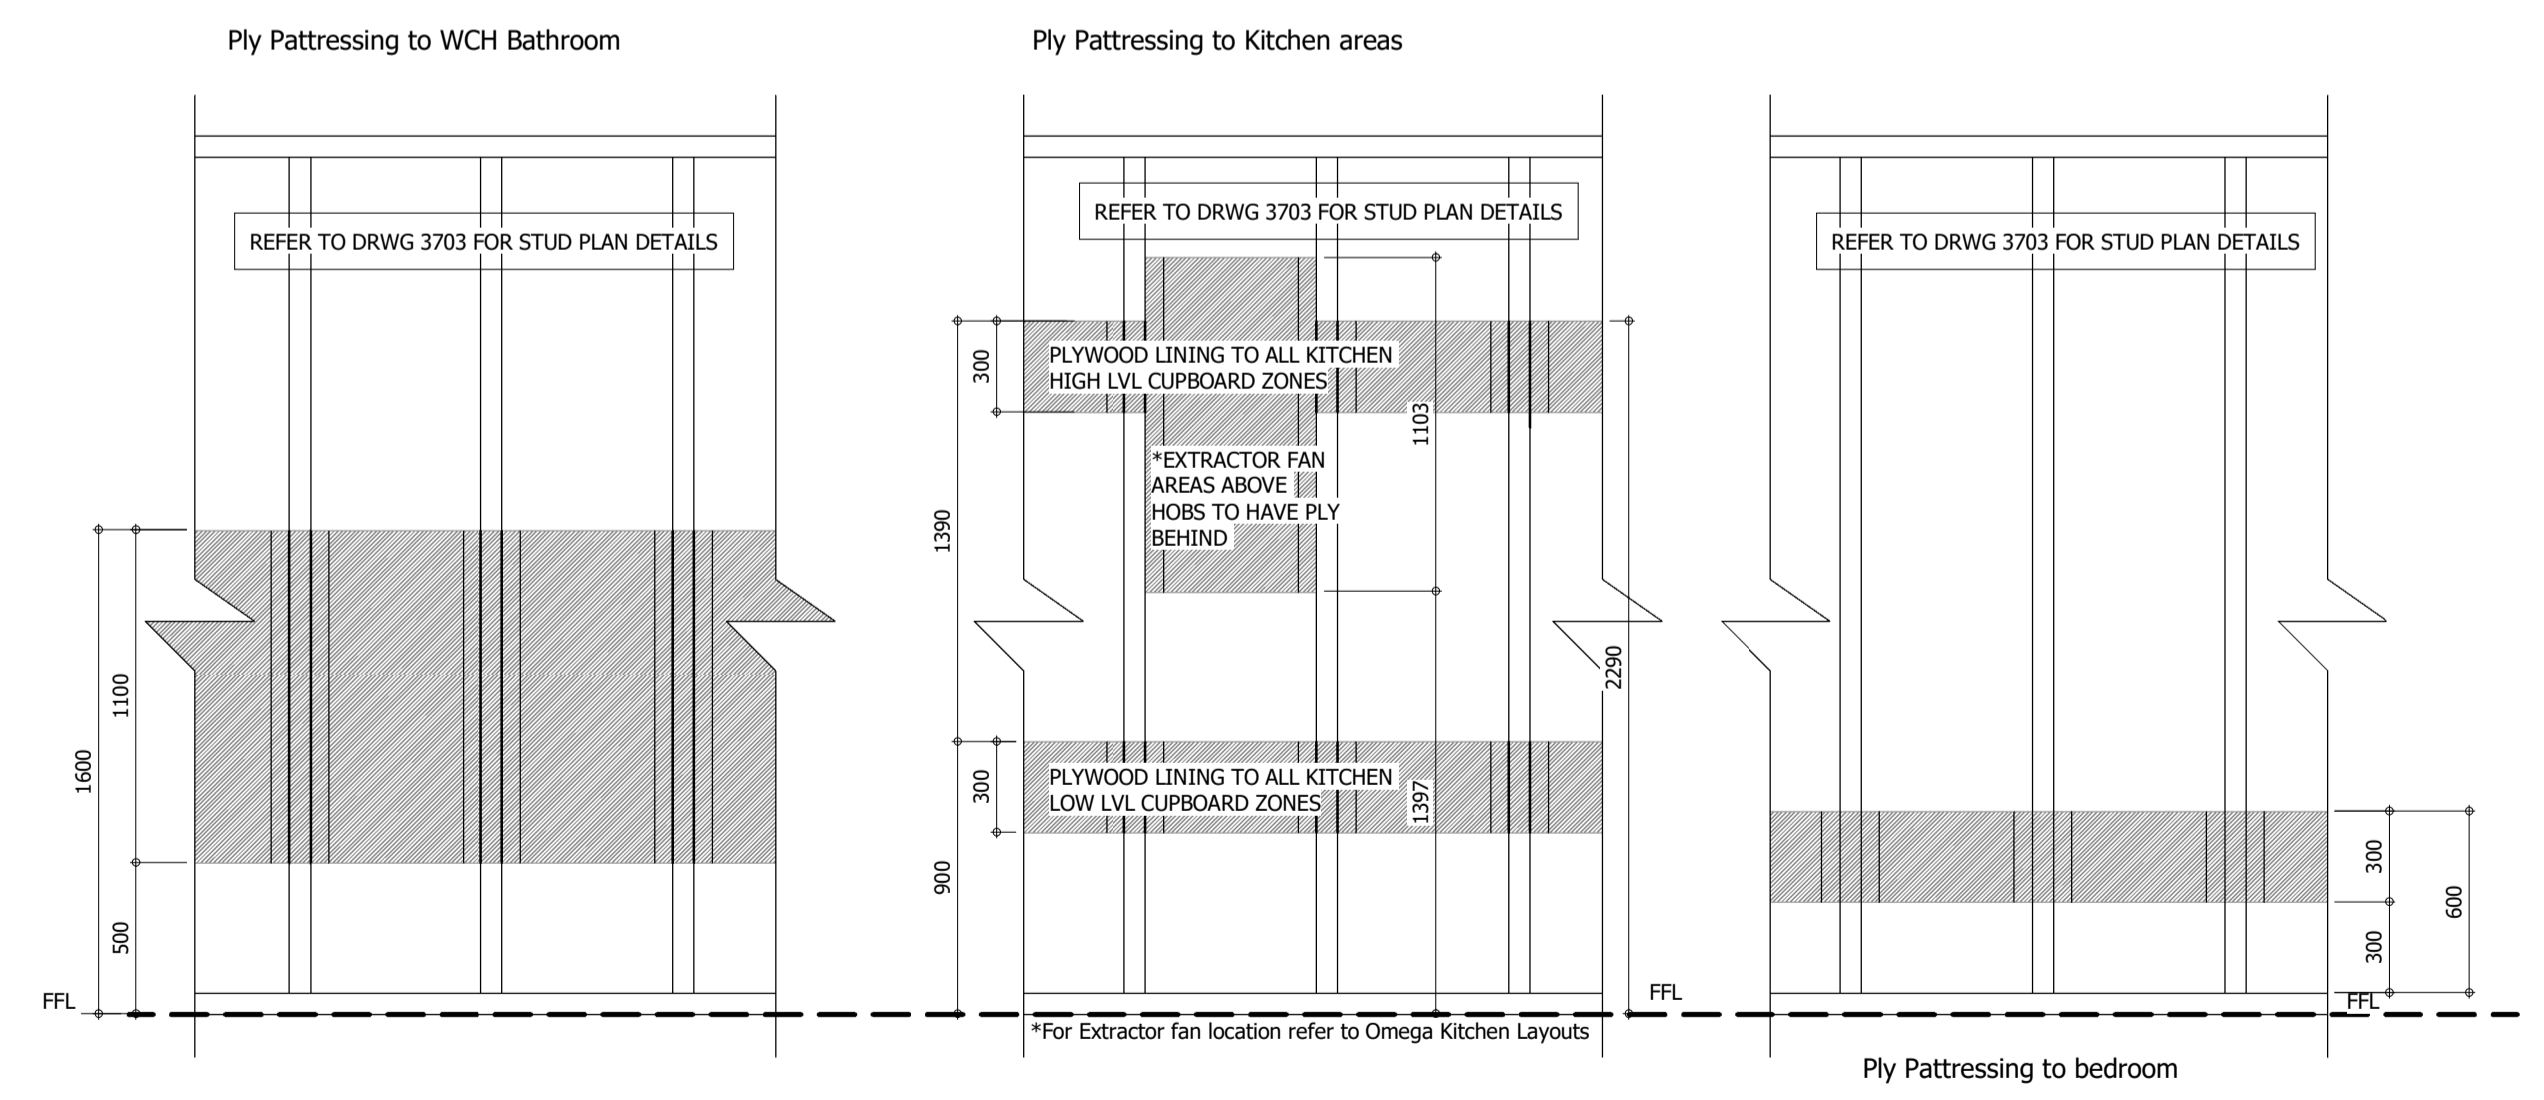

1. NOTES
1. Do not scale from this drawing
  2. Work to figured dimensions where shown
  3. Confirm dimensions on site before fabrication or construction - report any discrepancies to CA

Floor 00 Plot No. W.00.06

Drawing Key

- SVP
- Stub Stack
- Kitchen/Bathroom floor finishes (refer to internal finishes)
- Entrance Barrier Matting (refer to internal finishes)
- Ply patterns (shown indicatively)
- Loose Furnitures
- Washing Machine
- Dish Washer
- Fridge Freezer
- Door Type
- Wall Type
- Radiator

P3	Issued for Information	31/03/22
P2	Drawing Originated	05/02/21
P1	Drawing Originated	13/01/20
VERSION	DESCRIPTION	DATE

SUITABILITY DESCRIPTION
S2 - Suitable for Information

STATUS
FOR INFORMATION

Shepherd Epstein Hunter
people function form

175 Gray's Inn Road London WC1X 8UE
tel: 020 7841 7500
email: architecture@seh.co.uk web: www.seh.co.uk

PROJECT
Church Grove

CLIENT
RUSS

TITLE
Unit_W.00.06

SCALE
As indicated
SIZE
A1

SEH PROJECT NUMBER	DRAWN BY	CHECKED BY
19157	ABU	Checker
DRAWING NUMBER	STATUS CODE	VERSION
2006	S2	P02

FILE NAME
PROJECT CODE - ORIGINATOR - ZONE - LEVEL - TYPE - ROLE - SHEET NO.
CHG - SEH - W - 00 - DR - A - 2006

Internal Finishes

Ceiling:

Wall Finishes:

Floor Finishes:

Internal Joinery:

SCALE BAR 1:25