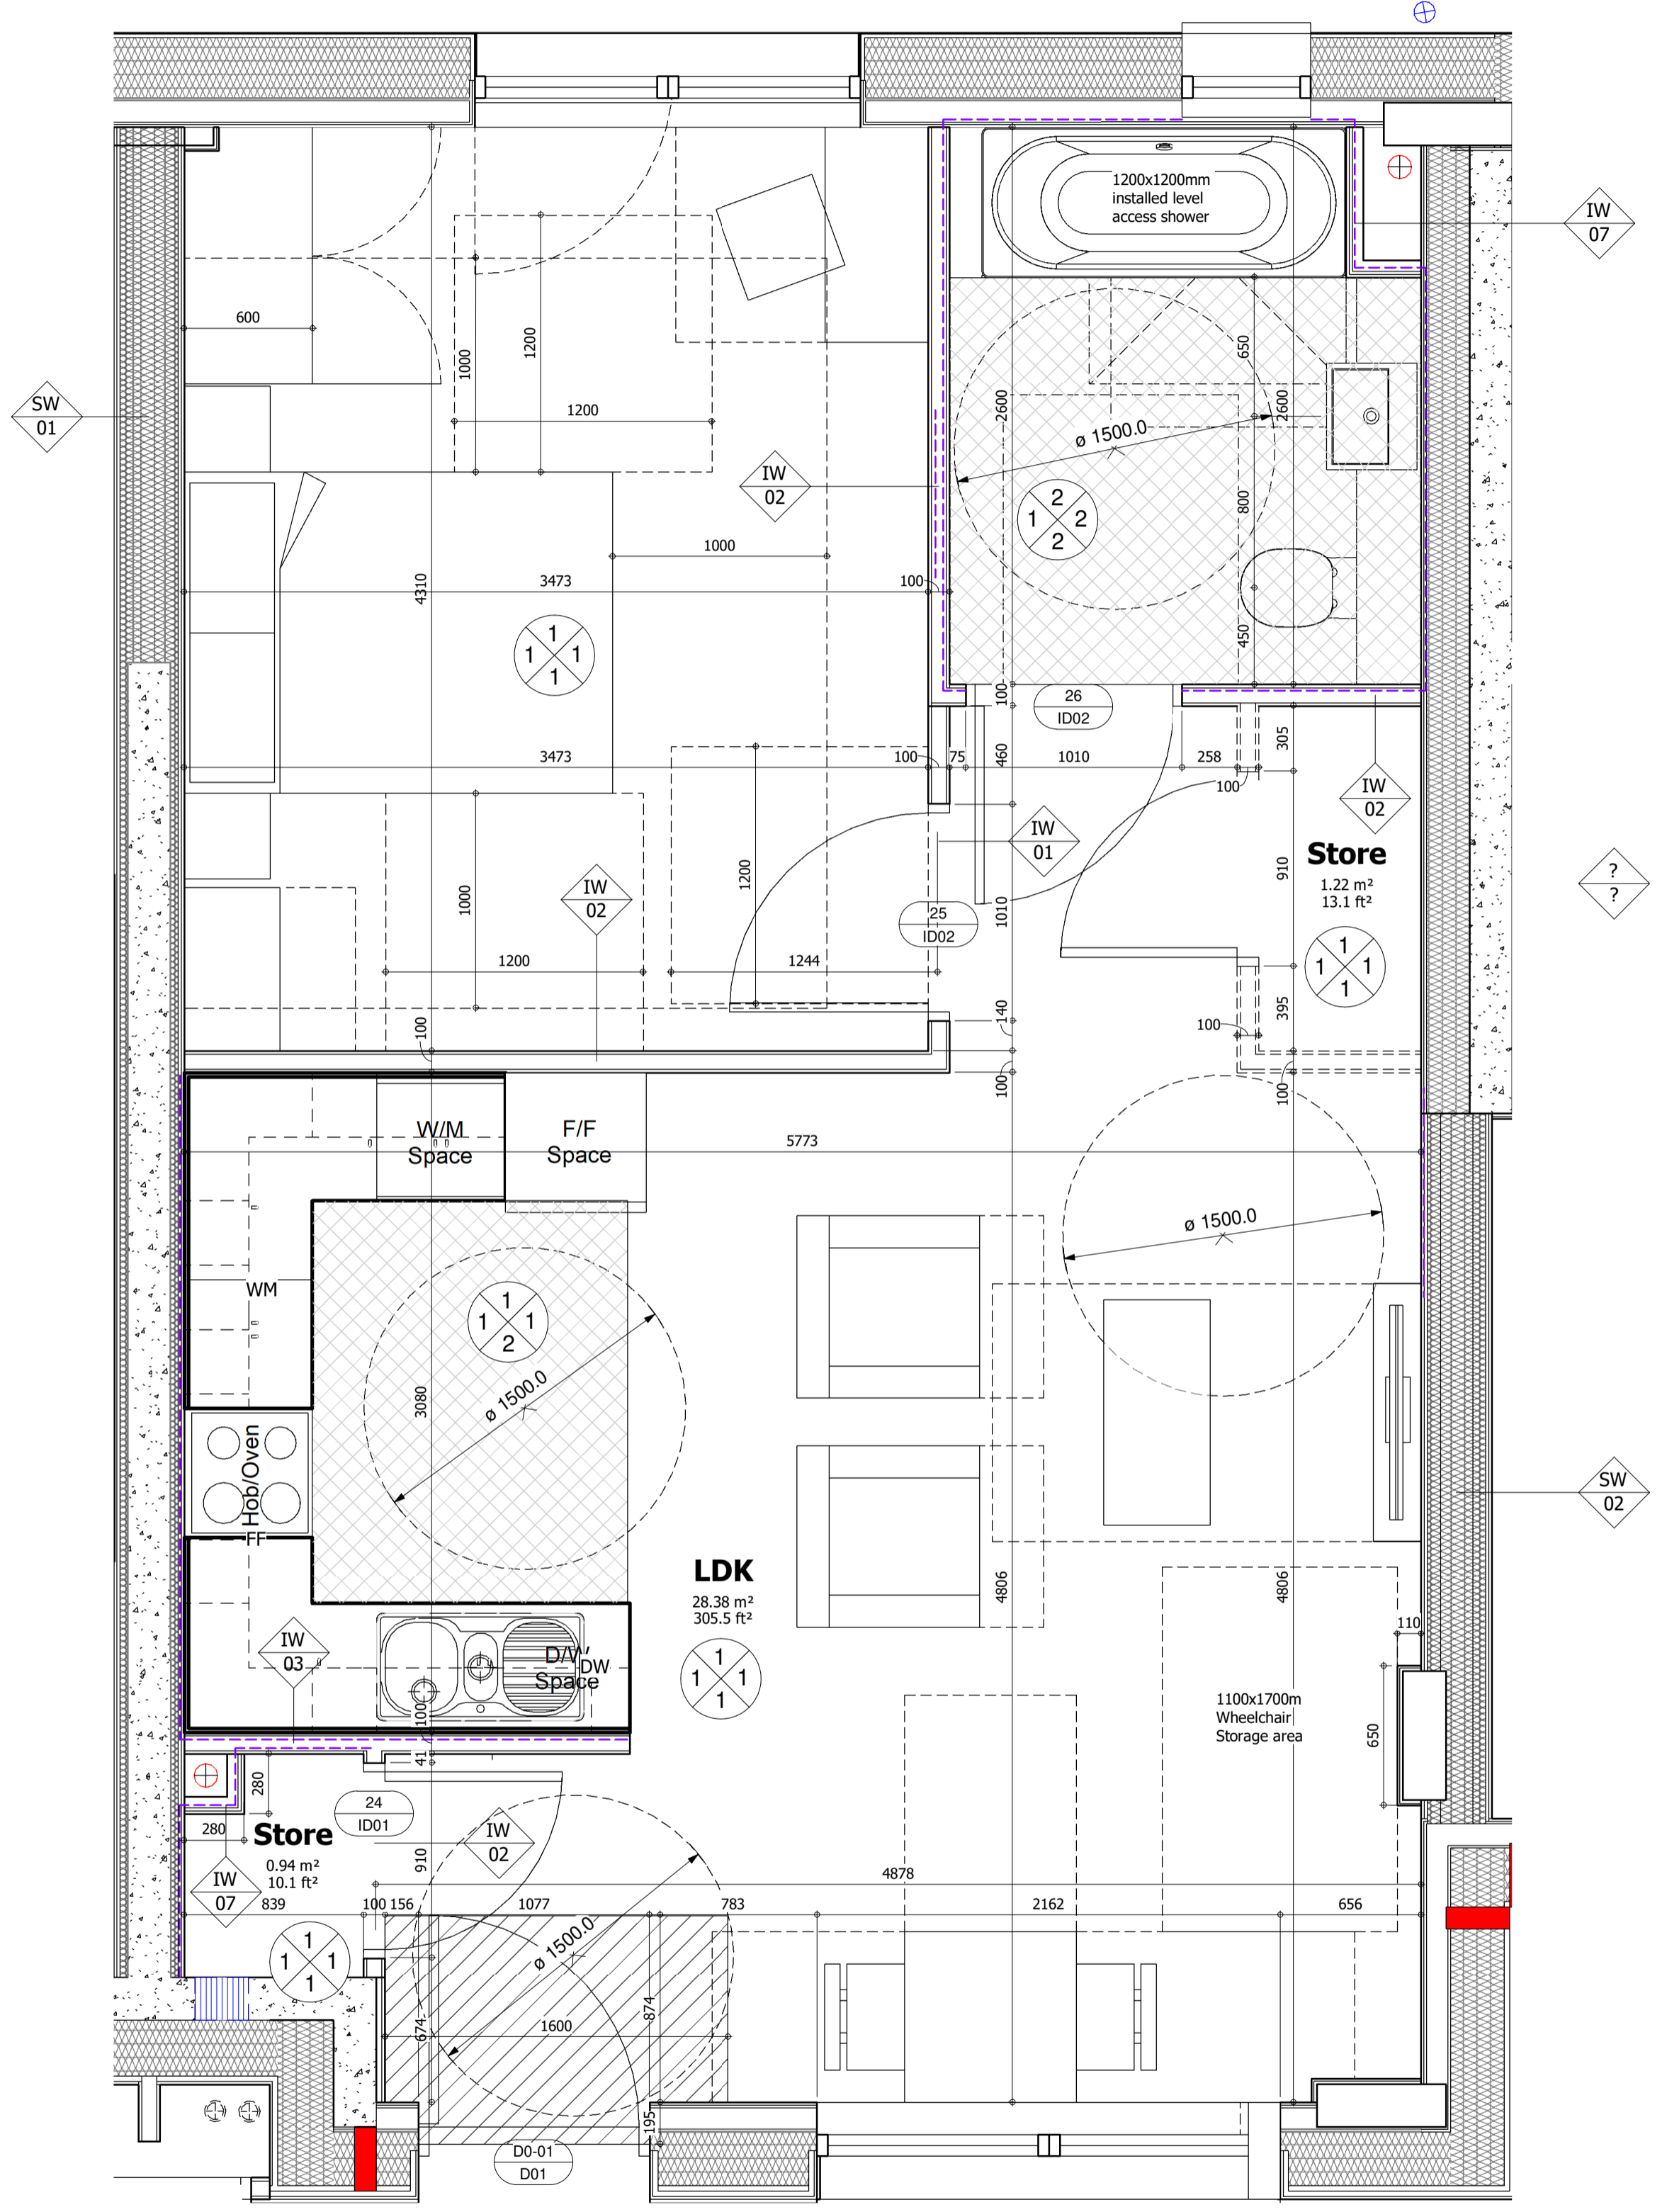

1. NOTES
1. Do not scale from this drawing
  2. Work to figured dimensions where shown
  3. Confirm dimensions on site before fabrication or construction - report any discrepancies to CA

Floor 00 Plot No. W.00.06

Drawing Key

- SVP
- Stub Stack
- Kitchen/Bathroom floor finishes (refer to internal finishes)
- Entrance Barrier Matting (refer to internal finishes)
- Ply patterns (shown indicatively)
- Loose Furnitures
- Washing Machine
- Dish Washer
- Fridge Freezer
- Door Type
- Wall Type
- Radiator

P3	Issued for Information	31/03/22
P2	Drawing Originated	05/02/21
P1	Drawing Originated	13/01/20
VERSION	DESCRIPTION	DATE

SUITABILITY DESCRIPTION
S2 - Suitable for Information

STATUS
FOR INFORMATION

Shepherd Epstein Hunter
people function form

175 Gray's Inn Road London WC1X 8UE
tel: 020 7841 7500
email: architecture@seh.co.uk web: www.seh.co.uk

PROJECT
Church Grove

CLIENT
RUSS

TITLE
Unit_W.00.06

SCALE
As indicated
SIZE
A1

SEH PROJECT NUMBER	DRAWN BY	CHECKED BY
19157	ABU	Checker
DRAWING NUMBER	STATUS CODE	VERSION
2006	S2	P02

FILE NAME
PROJECT CODE - ORIGINATOR - ZONE - LEVEL - TYPE - ROLE - SHEET NO.
CHG - SEH - W - 00 - DR - A - 2006

Internal Finishes

Ceiling:

Wall Finishes:

Floor Finishes:

Internal Joinery:

SCALE BAR 1:25